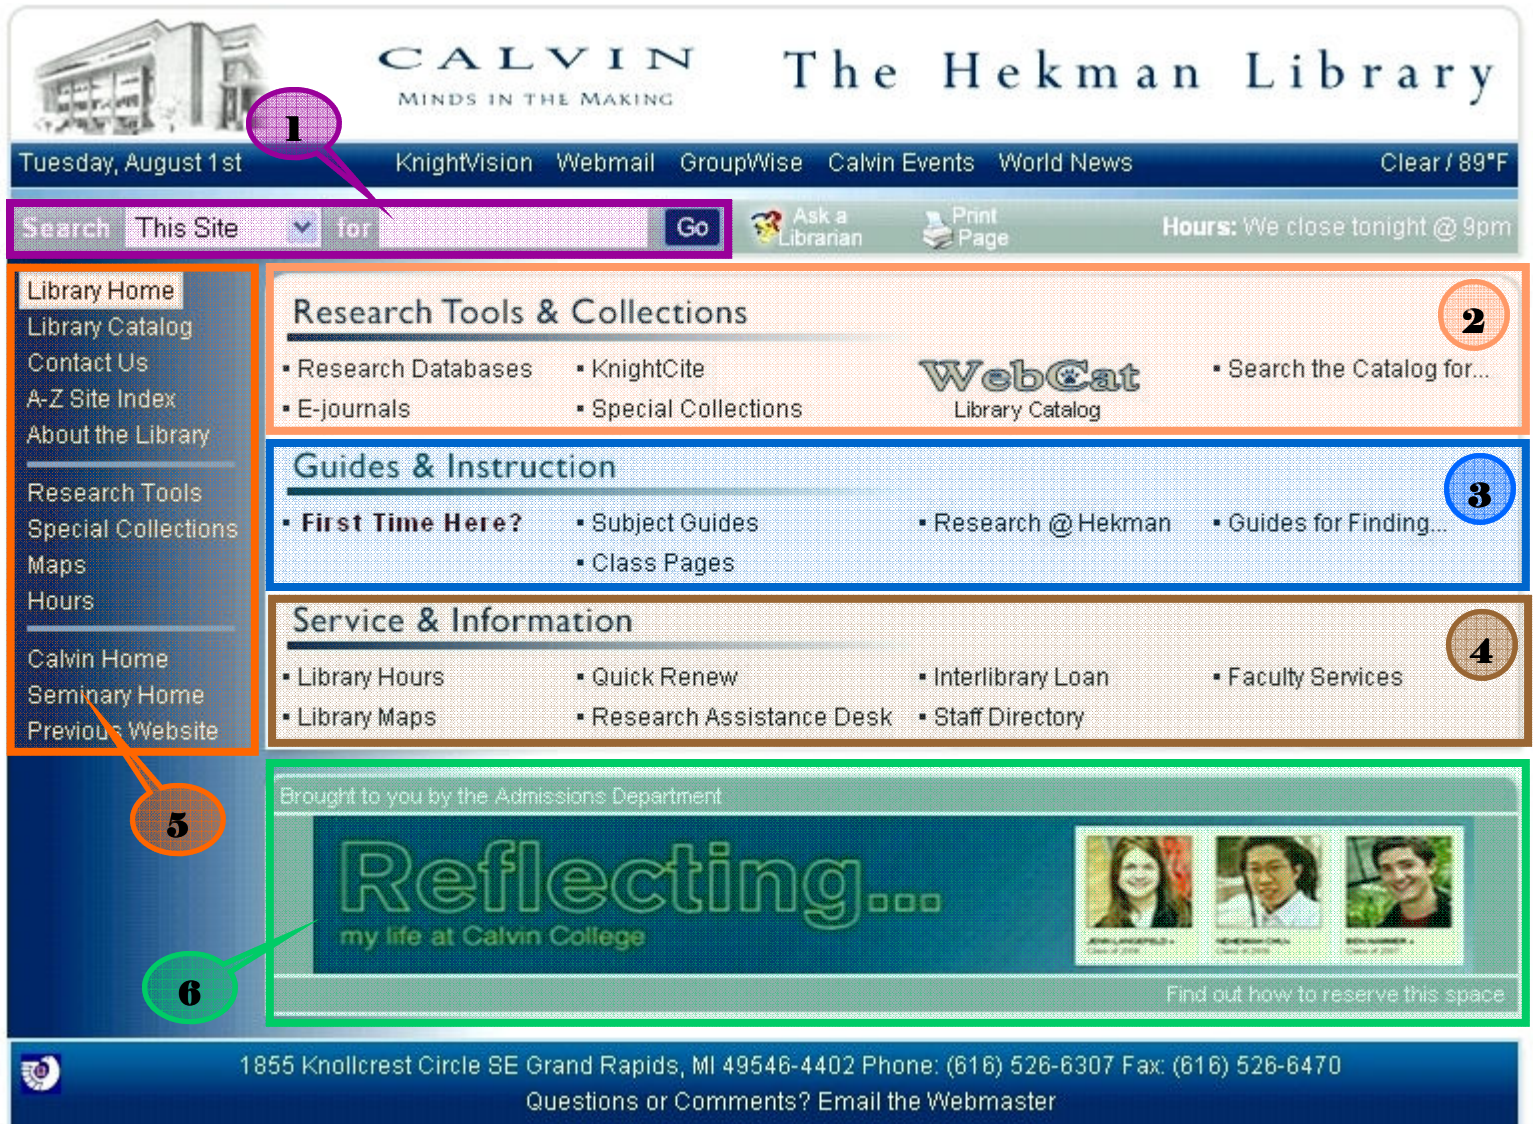

Welcome to a special fall semester edition of the *Hekman Library Privy*! This edition is dedicated to our recently updated website. Below you will find just a few basic homepage highlights.

Beyond the homepage, you will find that our web-pages make use of *context sensitive* links in a similar way to many popular commercial websites. For example: each of our web-pages have a unique “bread crumb trail” explaining how you arrived where you are. Each web-page also displays possible related links.

The library would like to encourage you to explore our website, our services, and our resources and let us know what you think. We are here to help you succeed!

THE NEW LIBRARY HOMEPAGE: library.calvin.edu

QUICK SEARCH

One of the new features of our website is the quick search drop down menu which is displayed persistently as part of the heading on every webpage. A few quick search options include a search of the library catalog, a search of online subscription “e-journals” we have, and a search of the site itself.

ROWS

Research Tools & Collections: the center of our homepage is divided into three rows. The first row has the heading *Research Tools & Collections*. The links found here take you directly to library resources without explanations or directions.

Guides & Instruction: in contrast to the *Research Tools & Collections*

rows row, the second row of the center of our homepage has the heading *Guides & Instruction*. Here you find narrative web-pages including website “welcome” information as well as librarian recommended approaches to various subjects, searches, classes, and research. Do you have a suggestion for the Guides & Instruction row? Contact the Research Assistance Desk to let us know what you think!

Service & Information: information found in this row is related to frequently asked questions and frequently requested library services.

SIDE MENU

The top 5 links on this menu remain unchanged regardless of what page you are visiting. While our homepage uses the remaining space for a

variety of other important links, web-pages deeper in our website may have free space on the persistent left side menu. In the future this free space may be the location of other “context sensitive” links.

ADVERTISING SPACE

This space is available to departments of the college or seminary to advertise events which have a broad appeal to the Calvin community. For a variety of reasons the library is a unique gathering place and hub of activity on our campus. Our advertising space is one way to give context to events happening in the library and also across the campus.